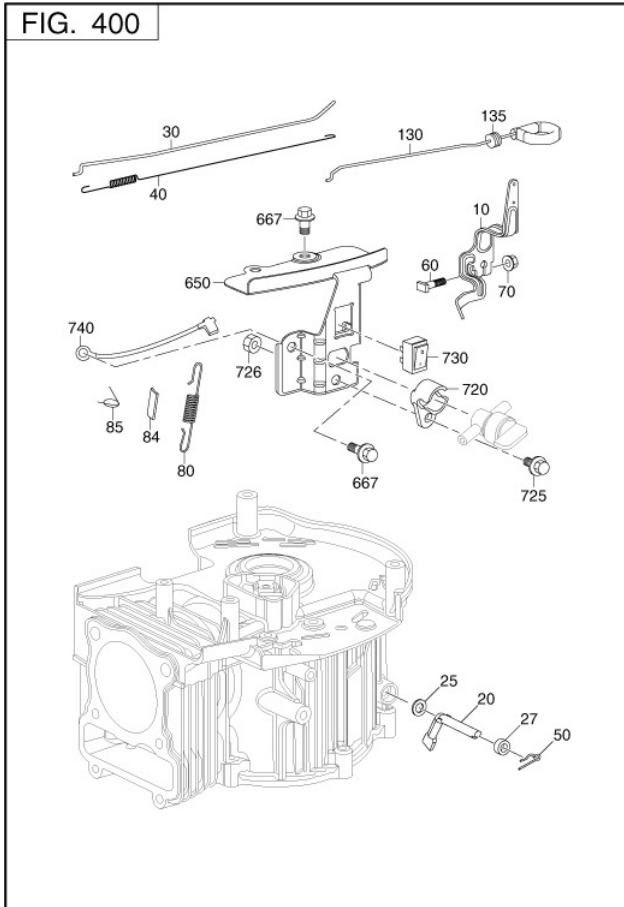

※RED: While supplies last ※YELLOW: Make-to-order Updated:2016/02/26

PDF English

EA190 SPEC.No

## 4 GOVERNOR OPERATION

EA190V7

FIG. 400

EA190V

21F040002W00

REF.	PART NUMBER	PART NAME	CODE NO.	QTY	REMARKS
10	16071Z02041000	GOVERNOR LEVER	-	1	
20	16061Z02021000	GOVERNOR ARM	-	1	
25	90408Z01021000	WASHER	-	1	
27	90682Z03021000	OIL SEAL	-	1	
30	16062Z02033000	THROTTLE CTL LEVER	-	1	
40	16012Z02022000	TH RETURNING SPRING	-	1	
50	90501Z01011000	COTTER PIN	-	1	
60	16072Z01011000	BOLT	-	1	
70	90305060031	NUT	-	1	
80	16063Z02051000	GOVERNOR SPRING	-	1	
650	16520Z02061000	THROTTLE CTL BRACKET	-	1	
667	900070614A1	BOLT	-	2	
720	16757Z02012000	FUEL VALVE BASE	-	1	
725	900070514A1	BOLT	-	1	